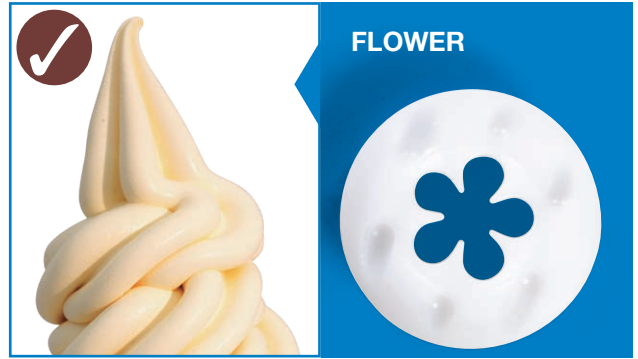

Nozzles

Create the style of your
Soft serve ice cream.
Choose and customize
the shape.

Nozzles

BIG STAR

SMALL ROUND NOZZLE

MEDIUM STAR

STAR NOZZLE

SMALL STAR

TRIANGLE NOZZLE

LINE

BALL TUBE SWIRL

ROUND

BALL TUBE REGULAR

Available in a **box** containing the entire Nozzles Collection.

The nozzles are optional for all Soft Serve machine STAR models. Also available as spare parts.
 For all other Soft Serve machine models, it's necessary to purchase also the specific dispensing head.